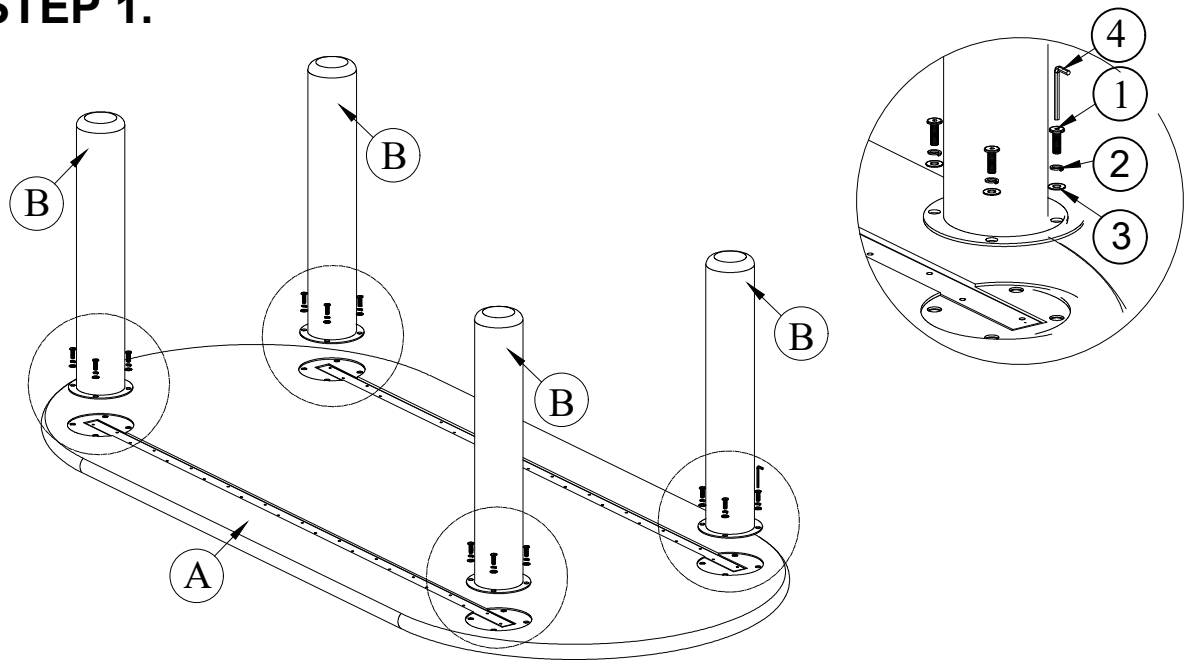

PARTS AND HARDWARE.

PARTS LIST

No.	DESCRIPTION	IMAGE	Q'TY
1	TOP		1
2	LEGS		4

HARDWARE LIST

No.	DESCRIPTION	IMAGE	Q'TY
1	BOLT M8x25		16
2	LOCK WASHER Ø8xØ12		16
3	WASHER Ø8xØ16		16
4	ALLEN KEY K4		1

NOTES.

Thank you for purchasing this quality product! Be sure to check all packing material carefully for small part that may have come loose inside the carton during shipping.

CAUTION: The item is heavy, assembly should be performed by two people.

STEP 1.

STEP 2.